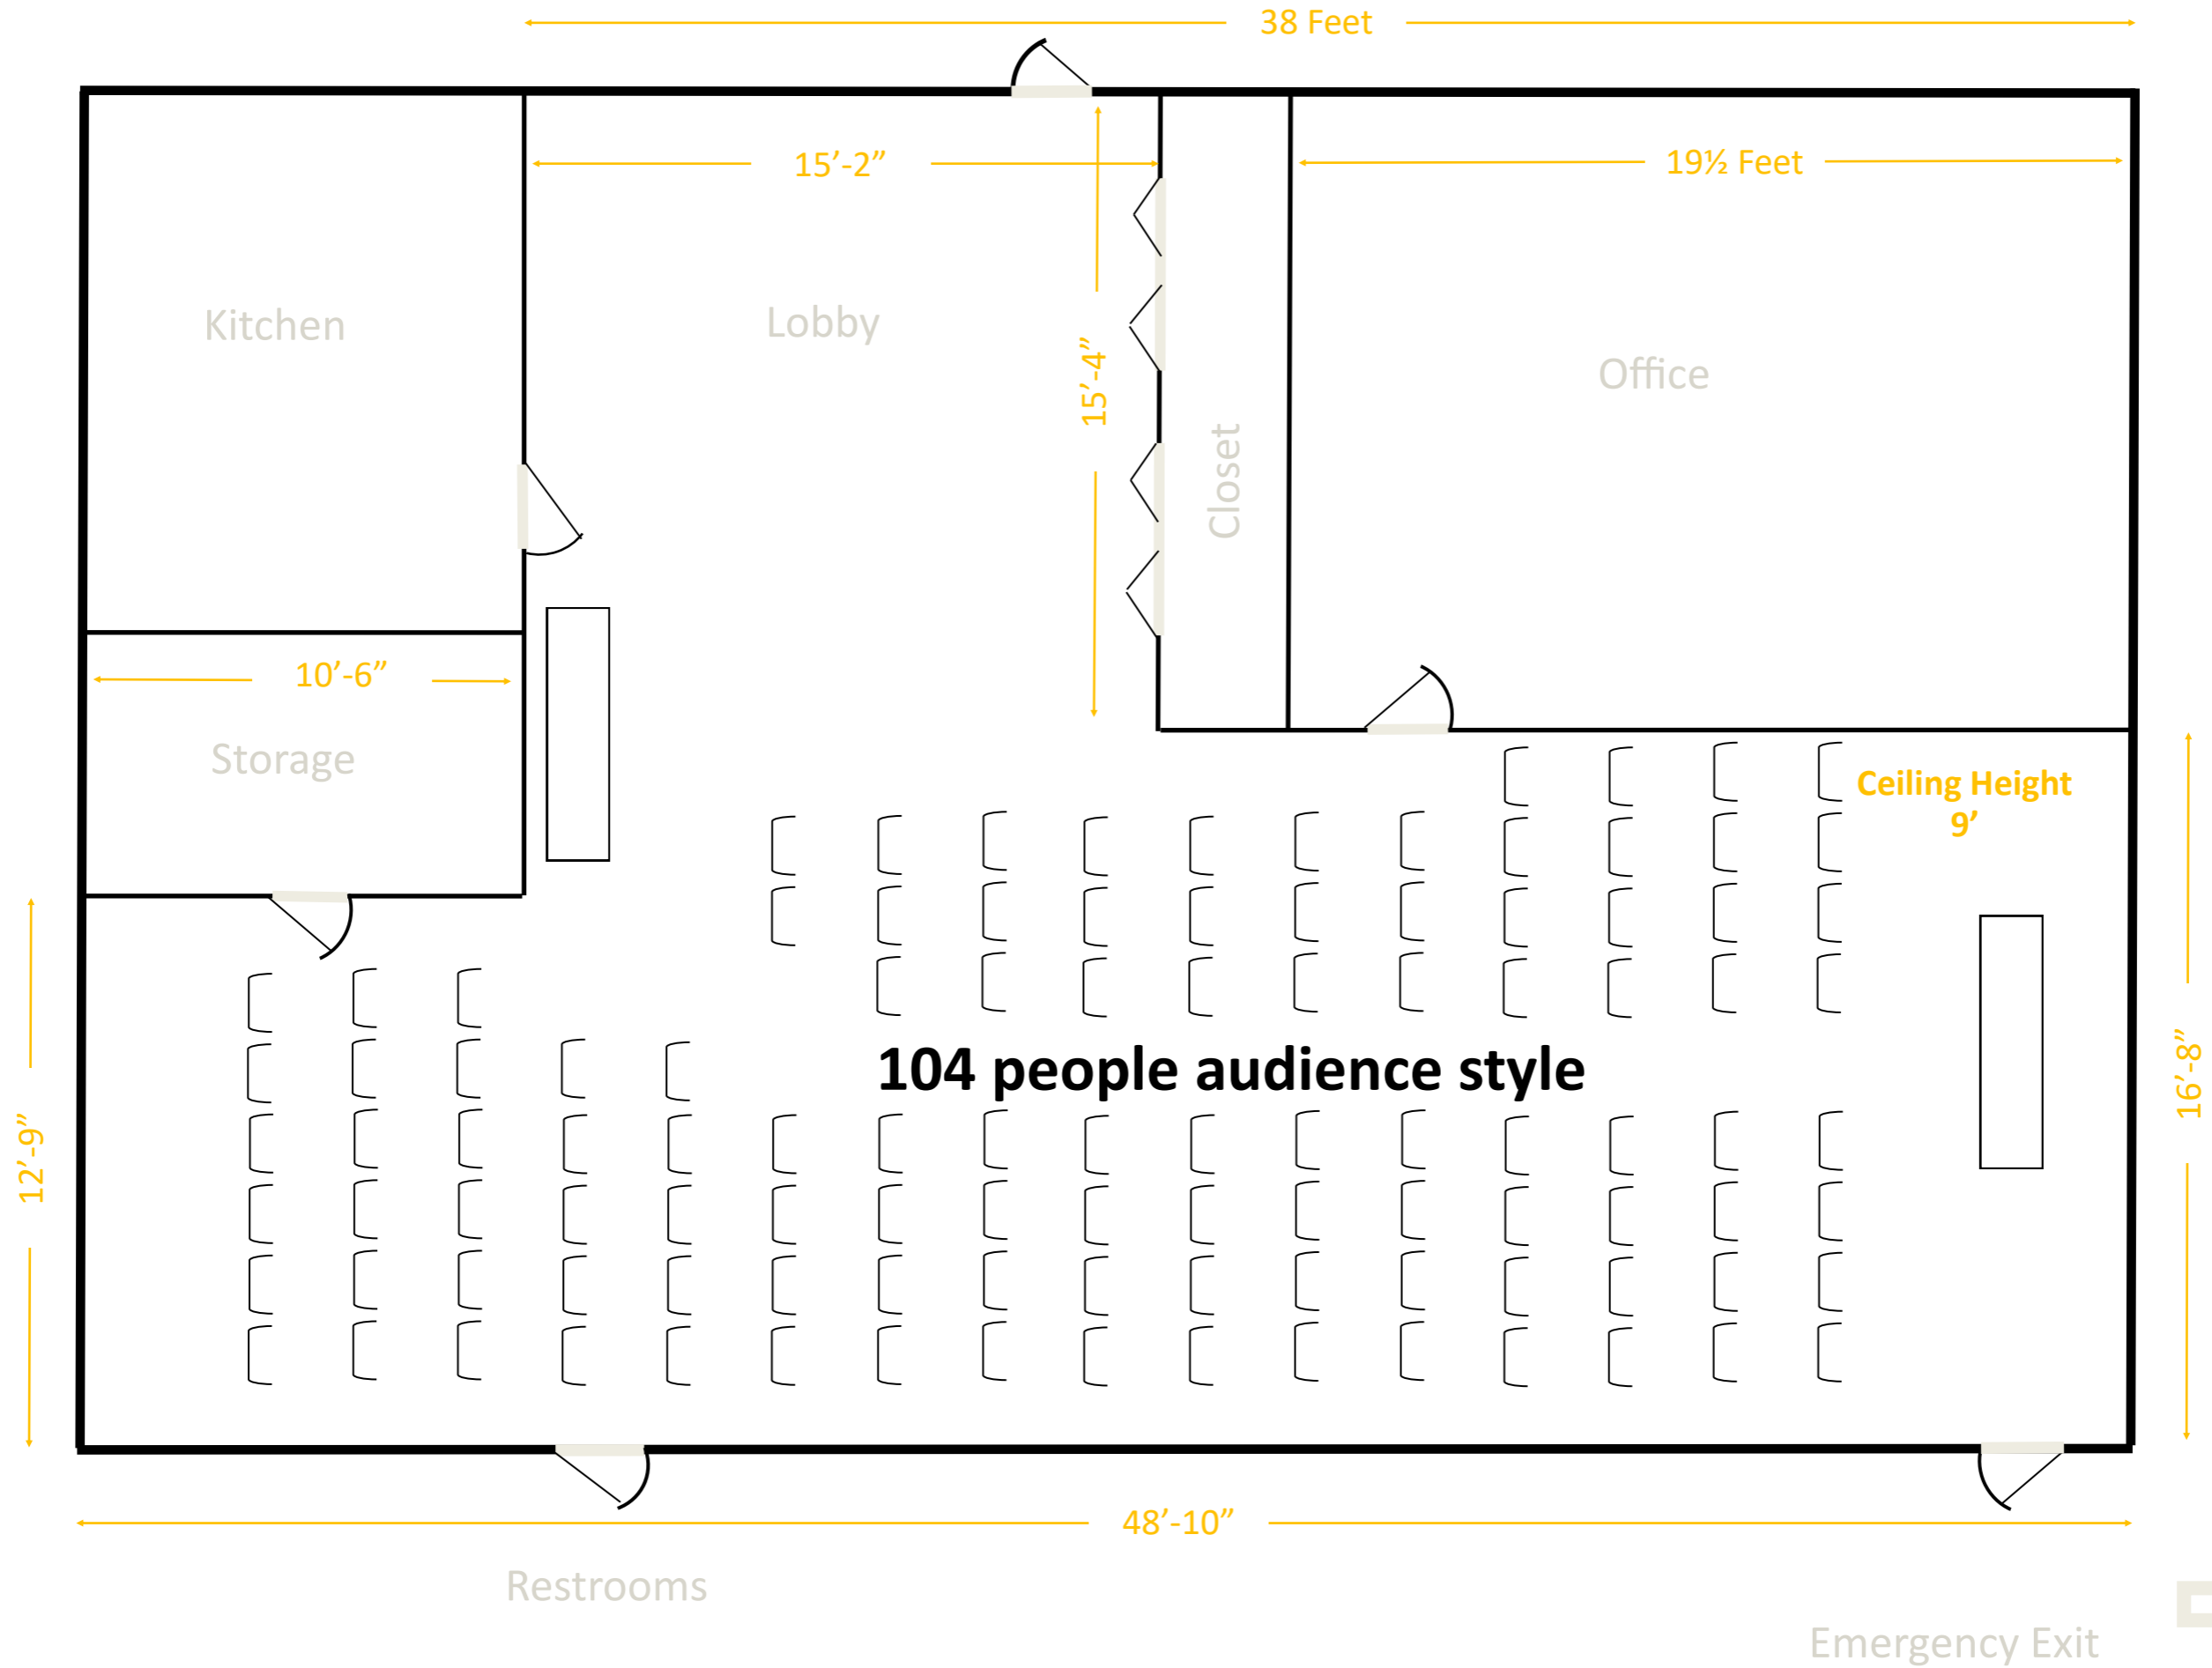

Inclusive Life Center & Chapel | 4501 S 96th St, Omaha, NE (96th & J Streets)

Inclusive Life Center & Chapel | 4501 S 96th St, Omaha, NE (96th & J Streets)

Inclusive Life Center & Chapel | 4501 S 96th St, Omaha, NE (96th & J Streets)