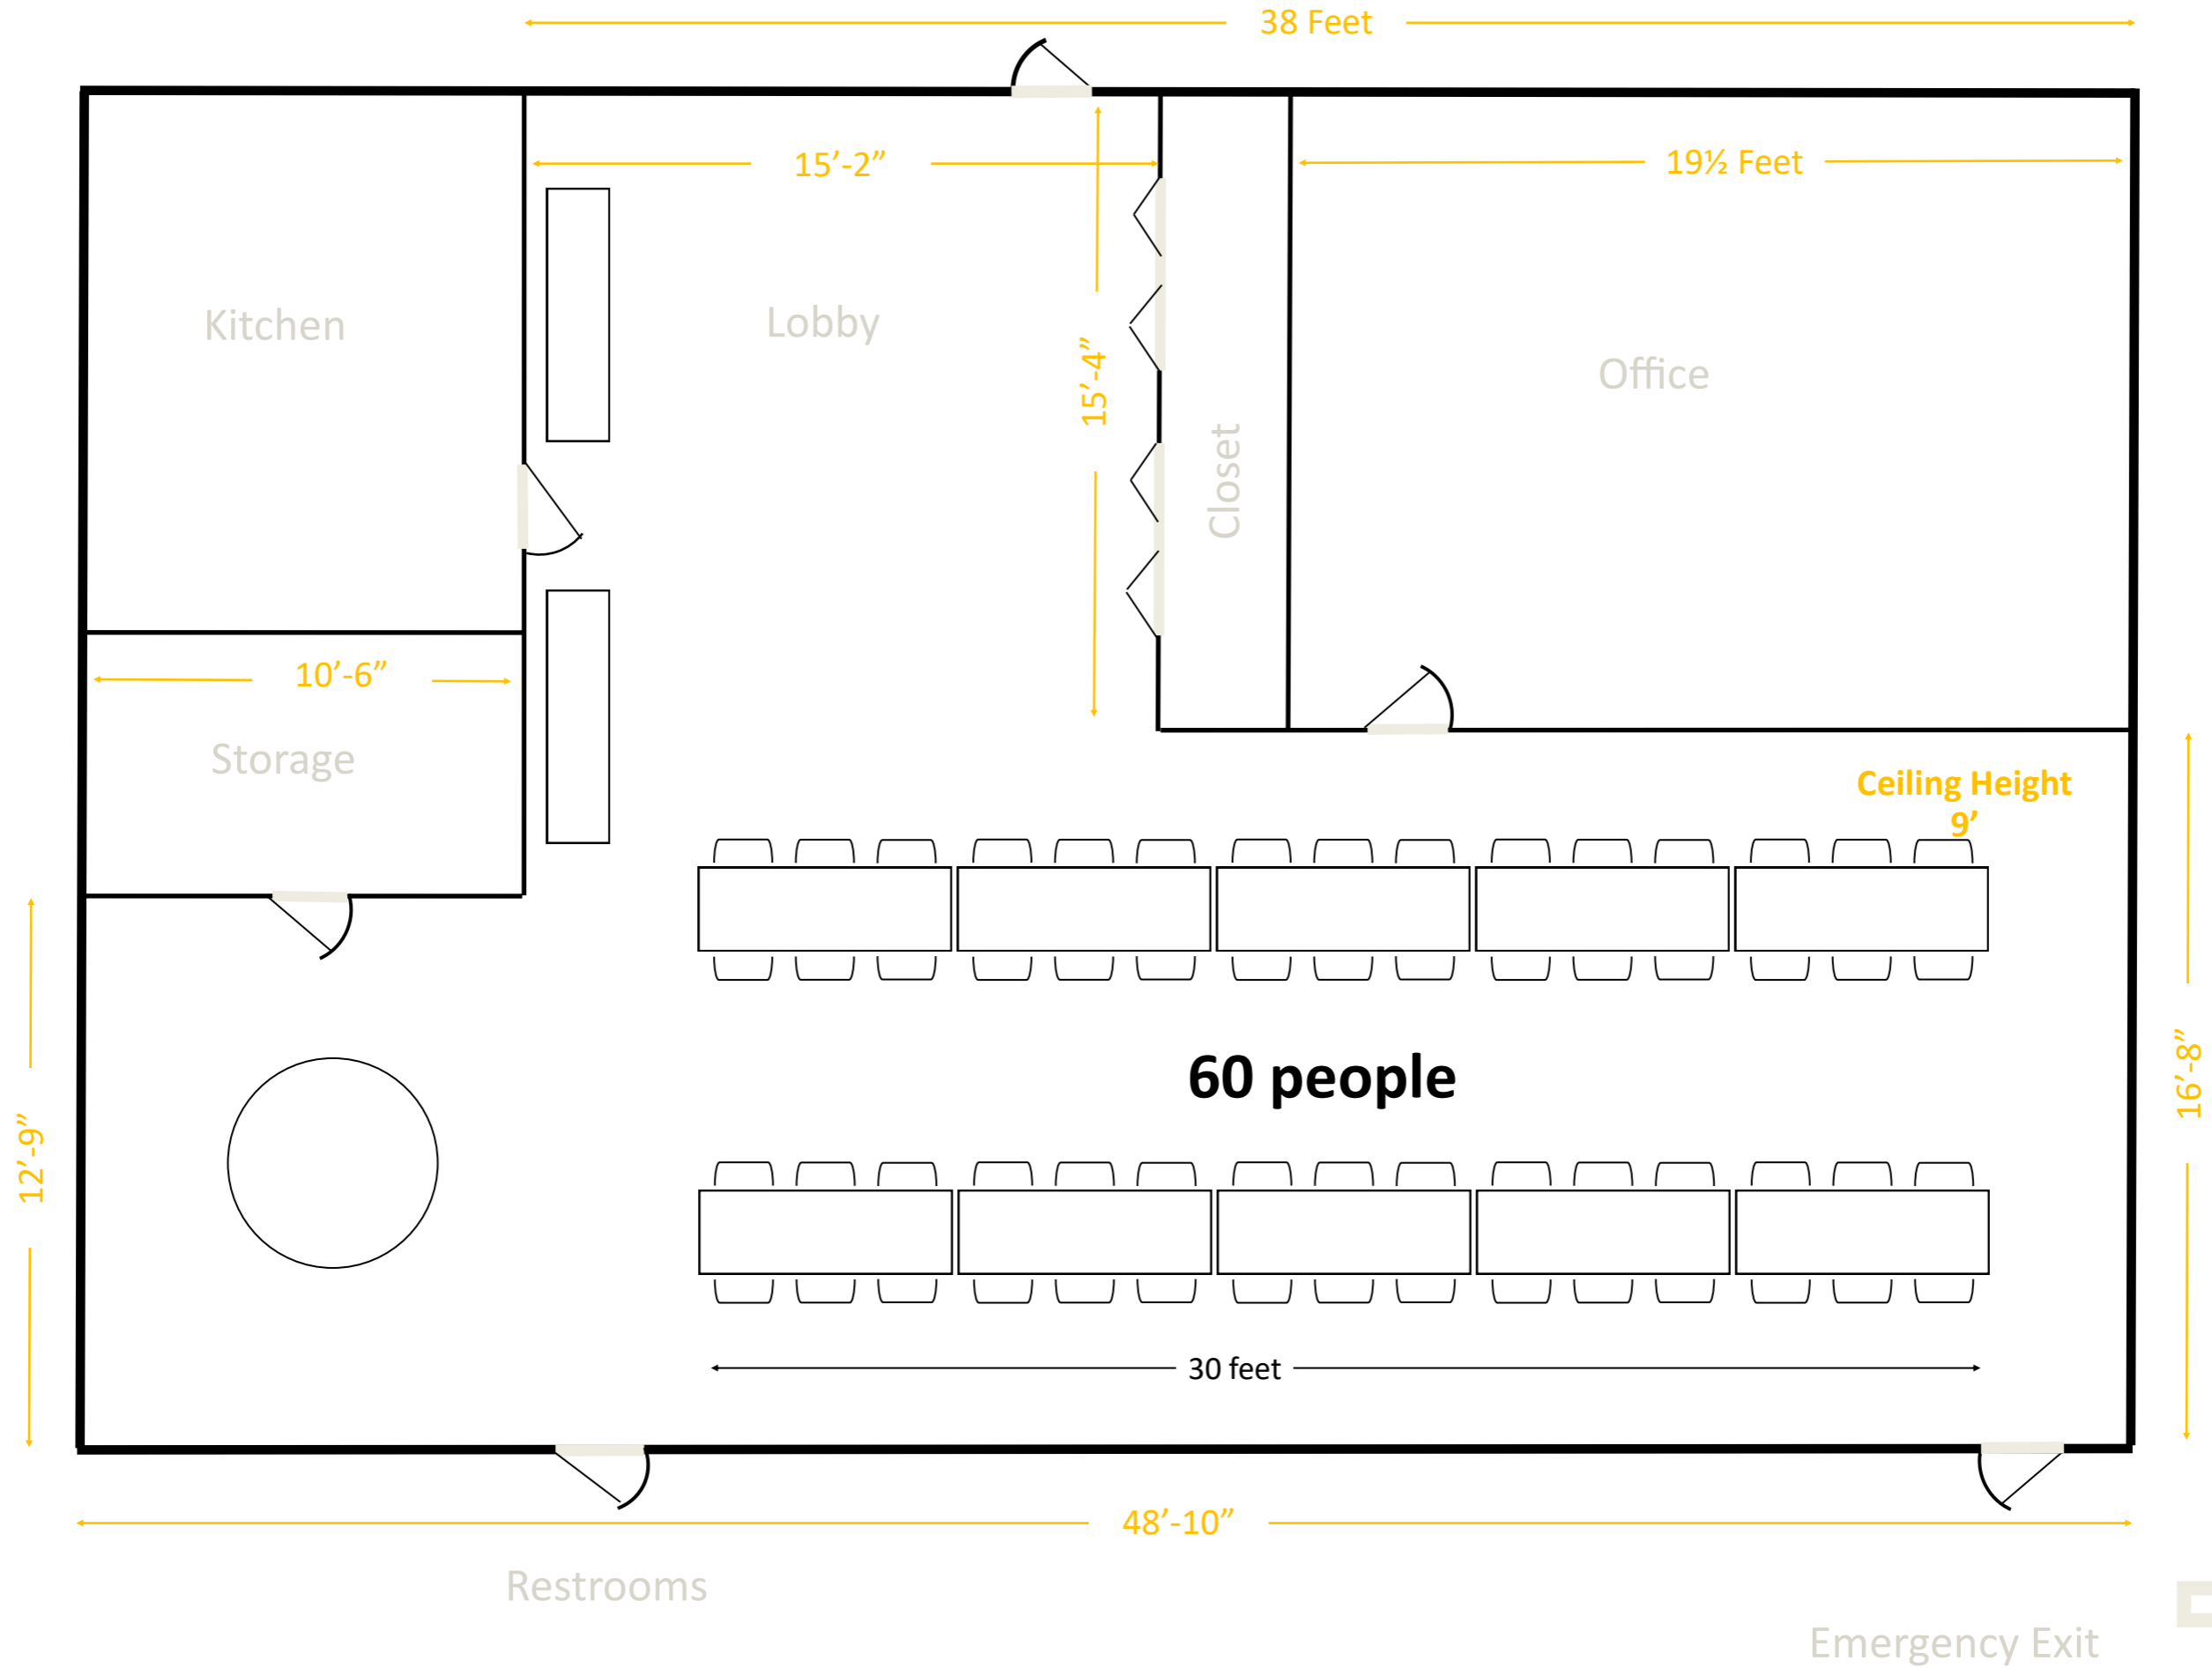

Inclusive Life Center & Chapel | 4501 S 96th St, Omaha, NE (96th & J Streets)

Inclusive Life Center & Chapel | 4501 S 96th St, Omaha, NE (96th & J Streets)

Inclusive Life Center & Chapel | 4501 S 96th St, Omaha, NE (96th & J Streets)