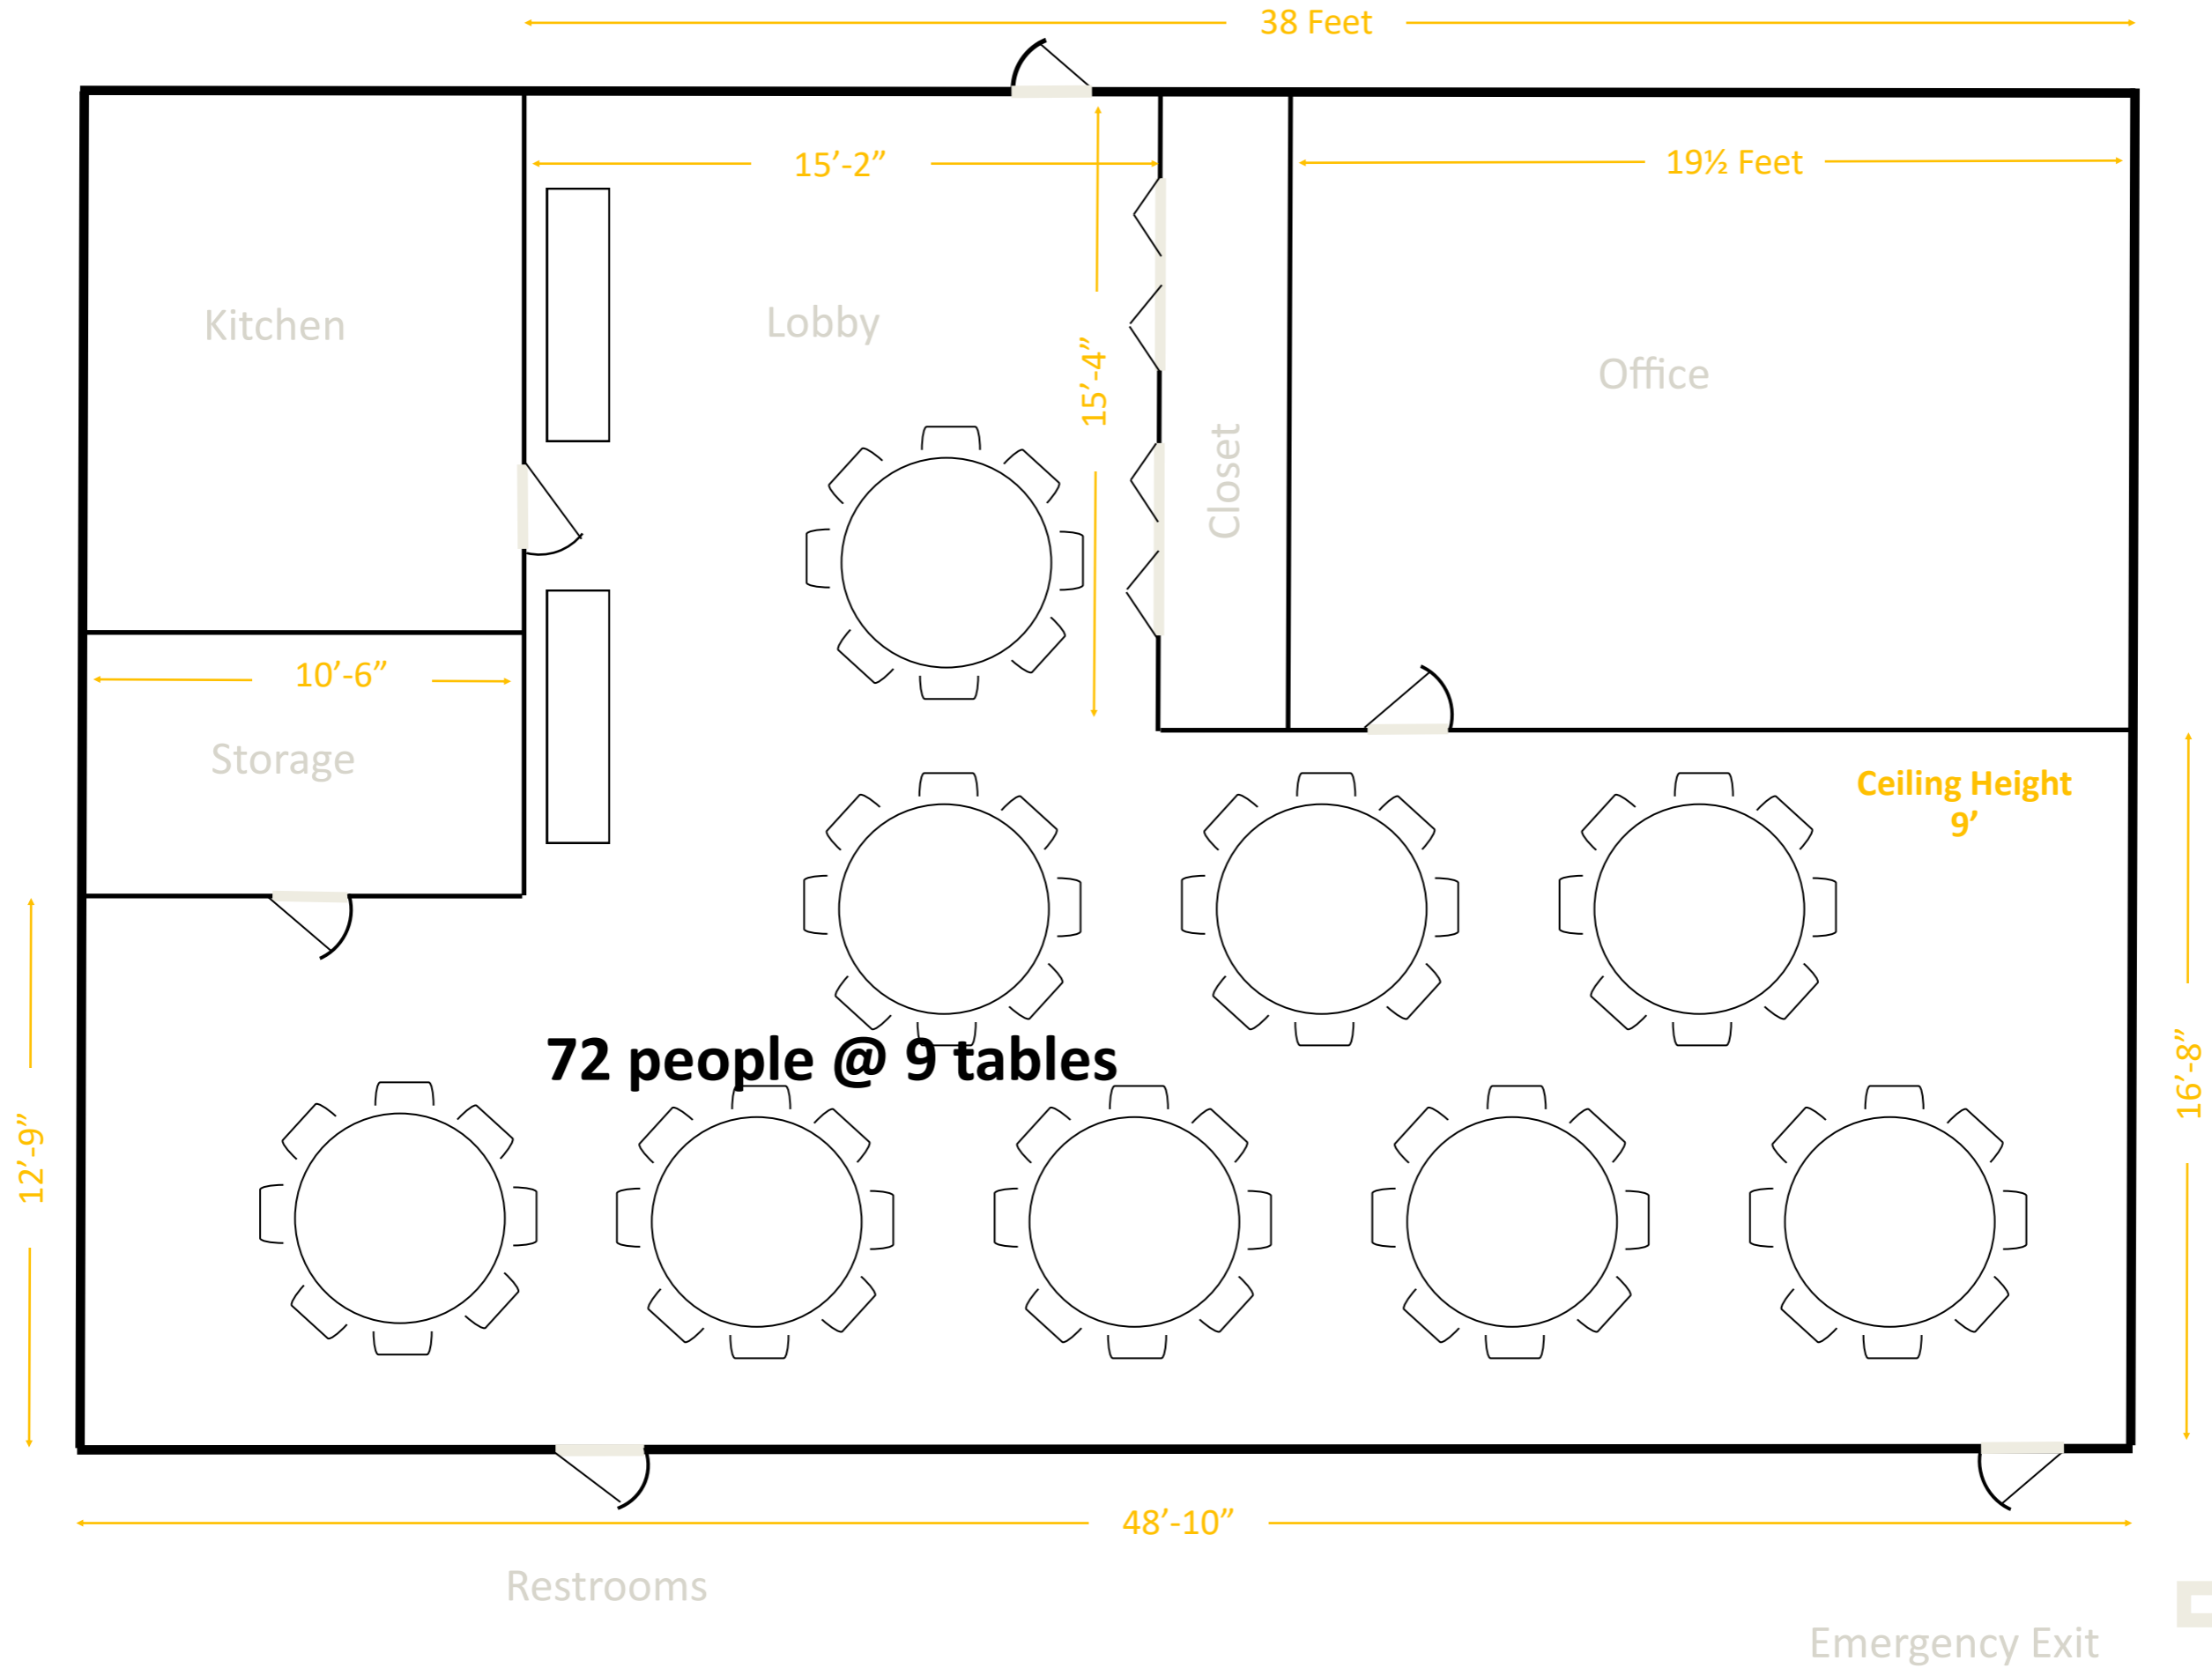

Inclusive Life Center & Chapel | 4501 S 96th St, Omaha, NE (96th & J Streets)