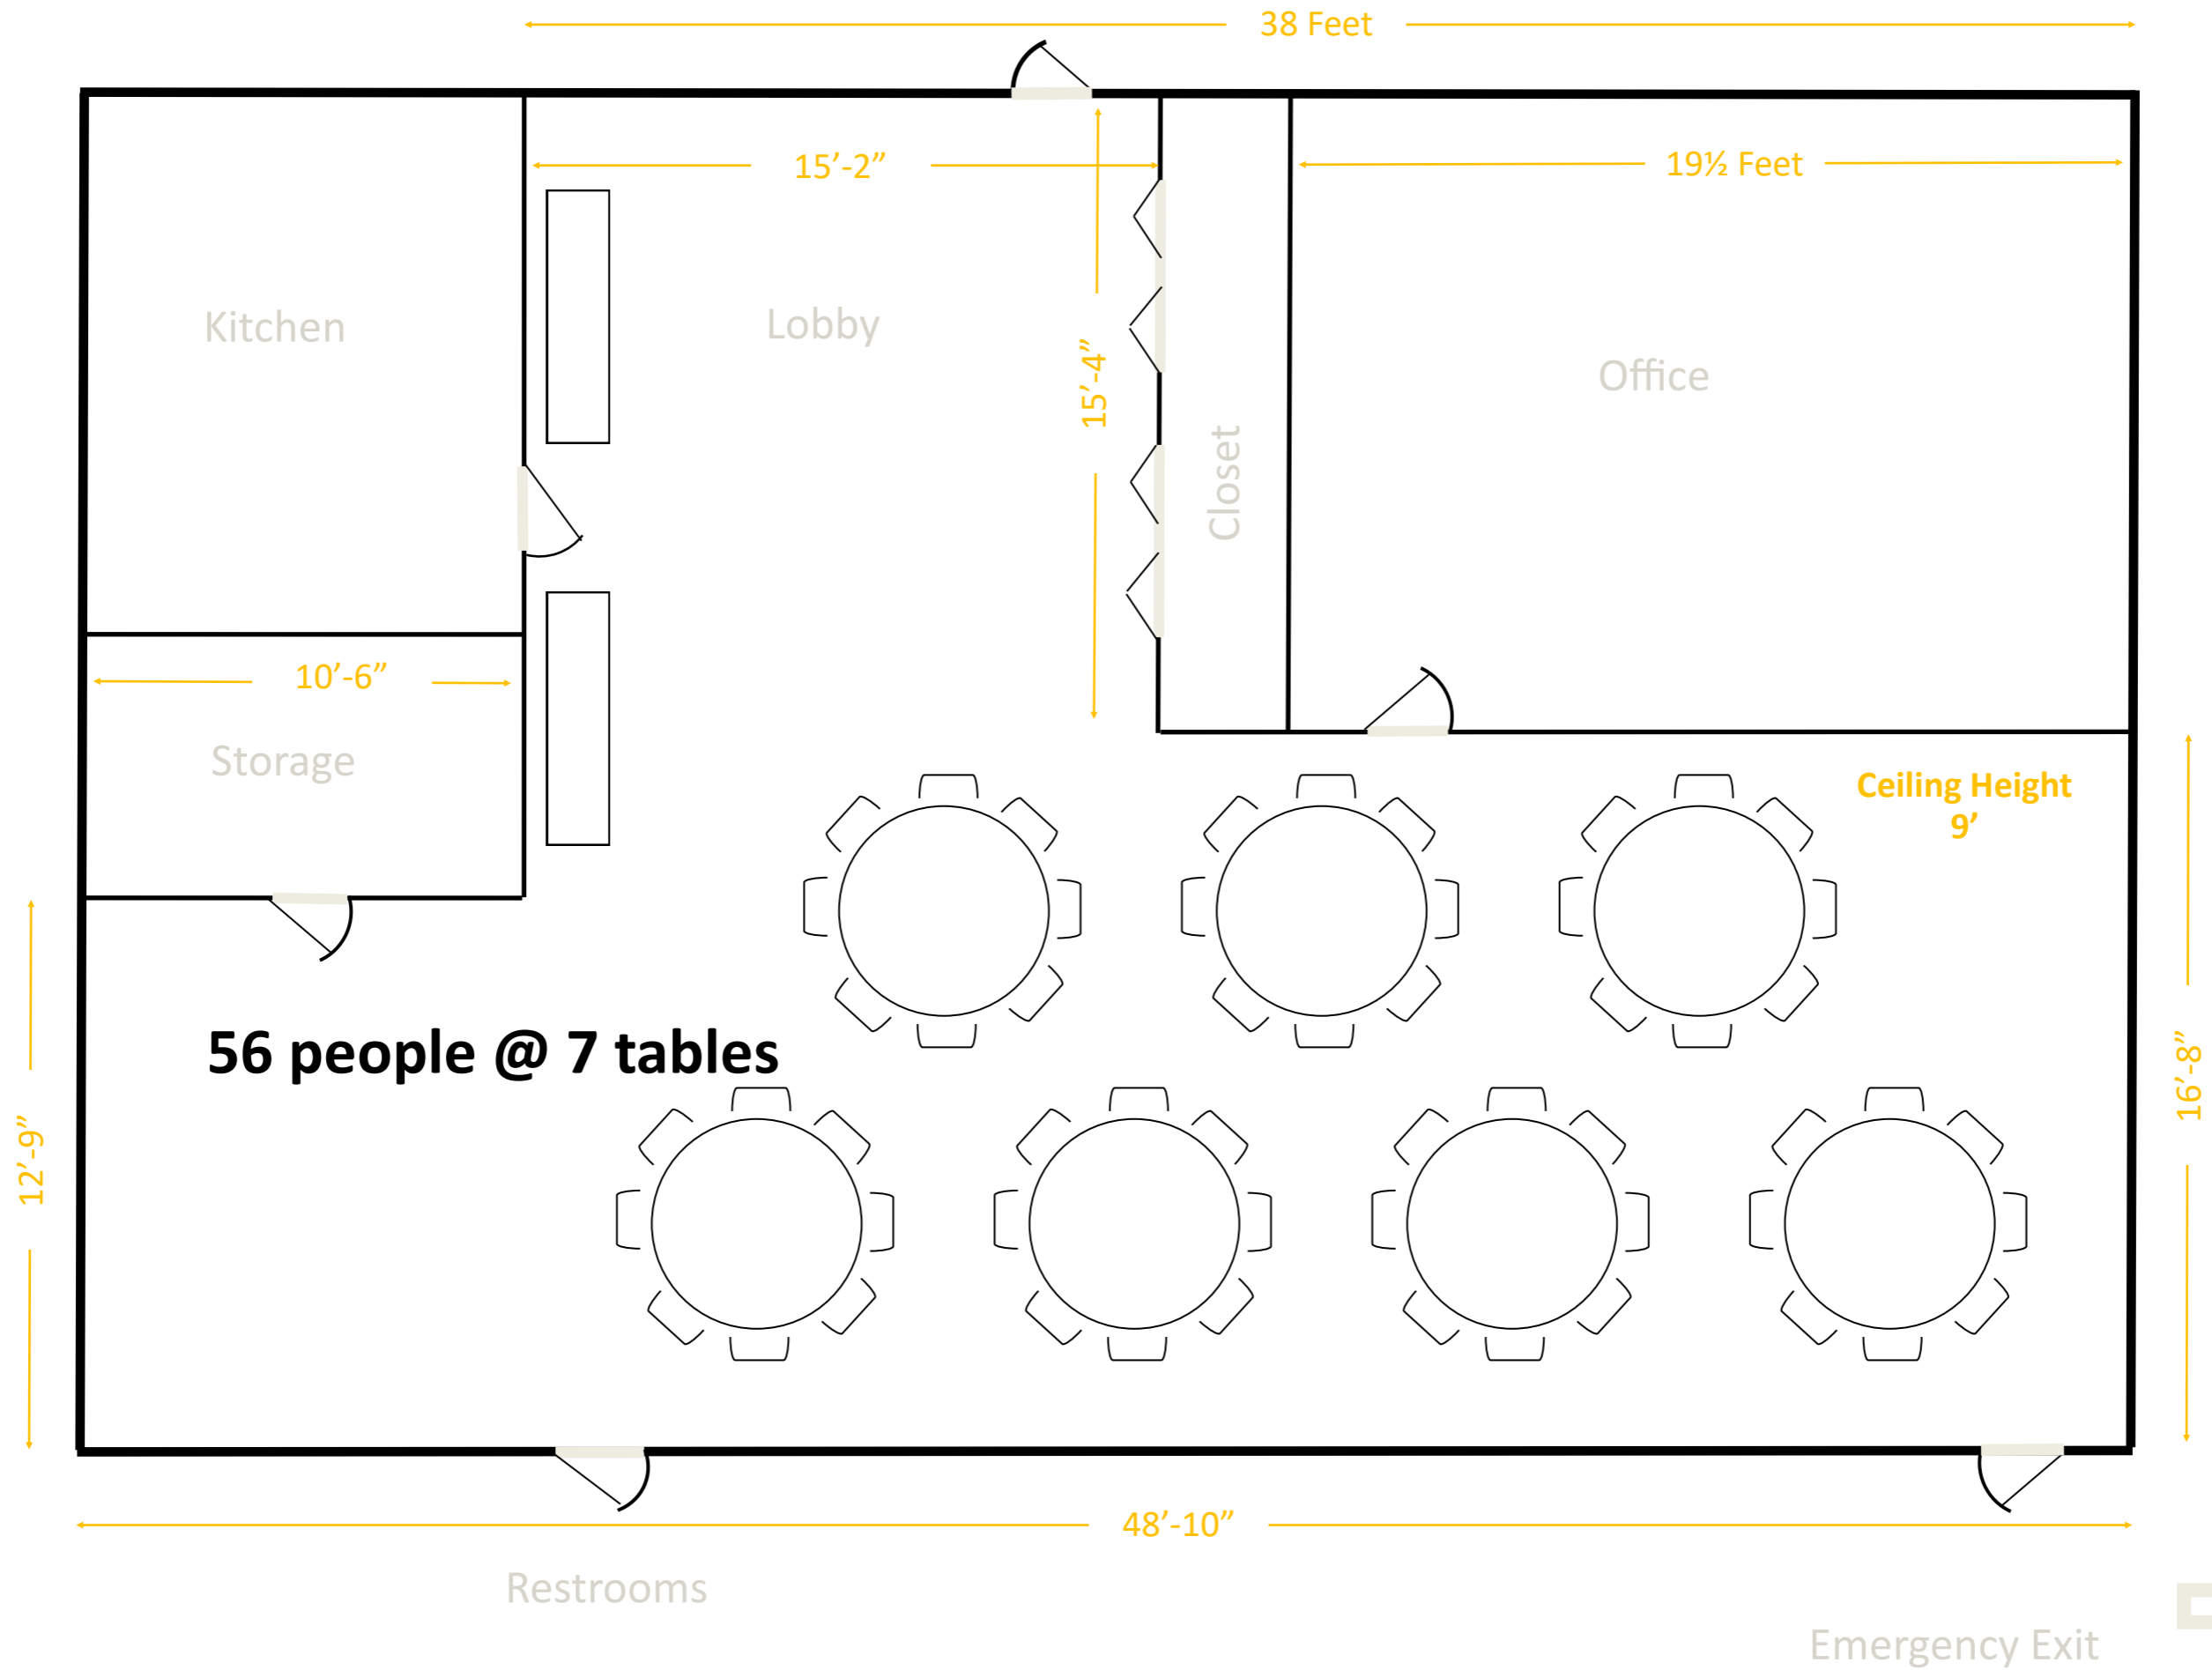

Inclusive Life Center & Chapel | 4501 S 96th St, Omaha, NE (96th & J Streets)