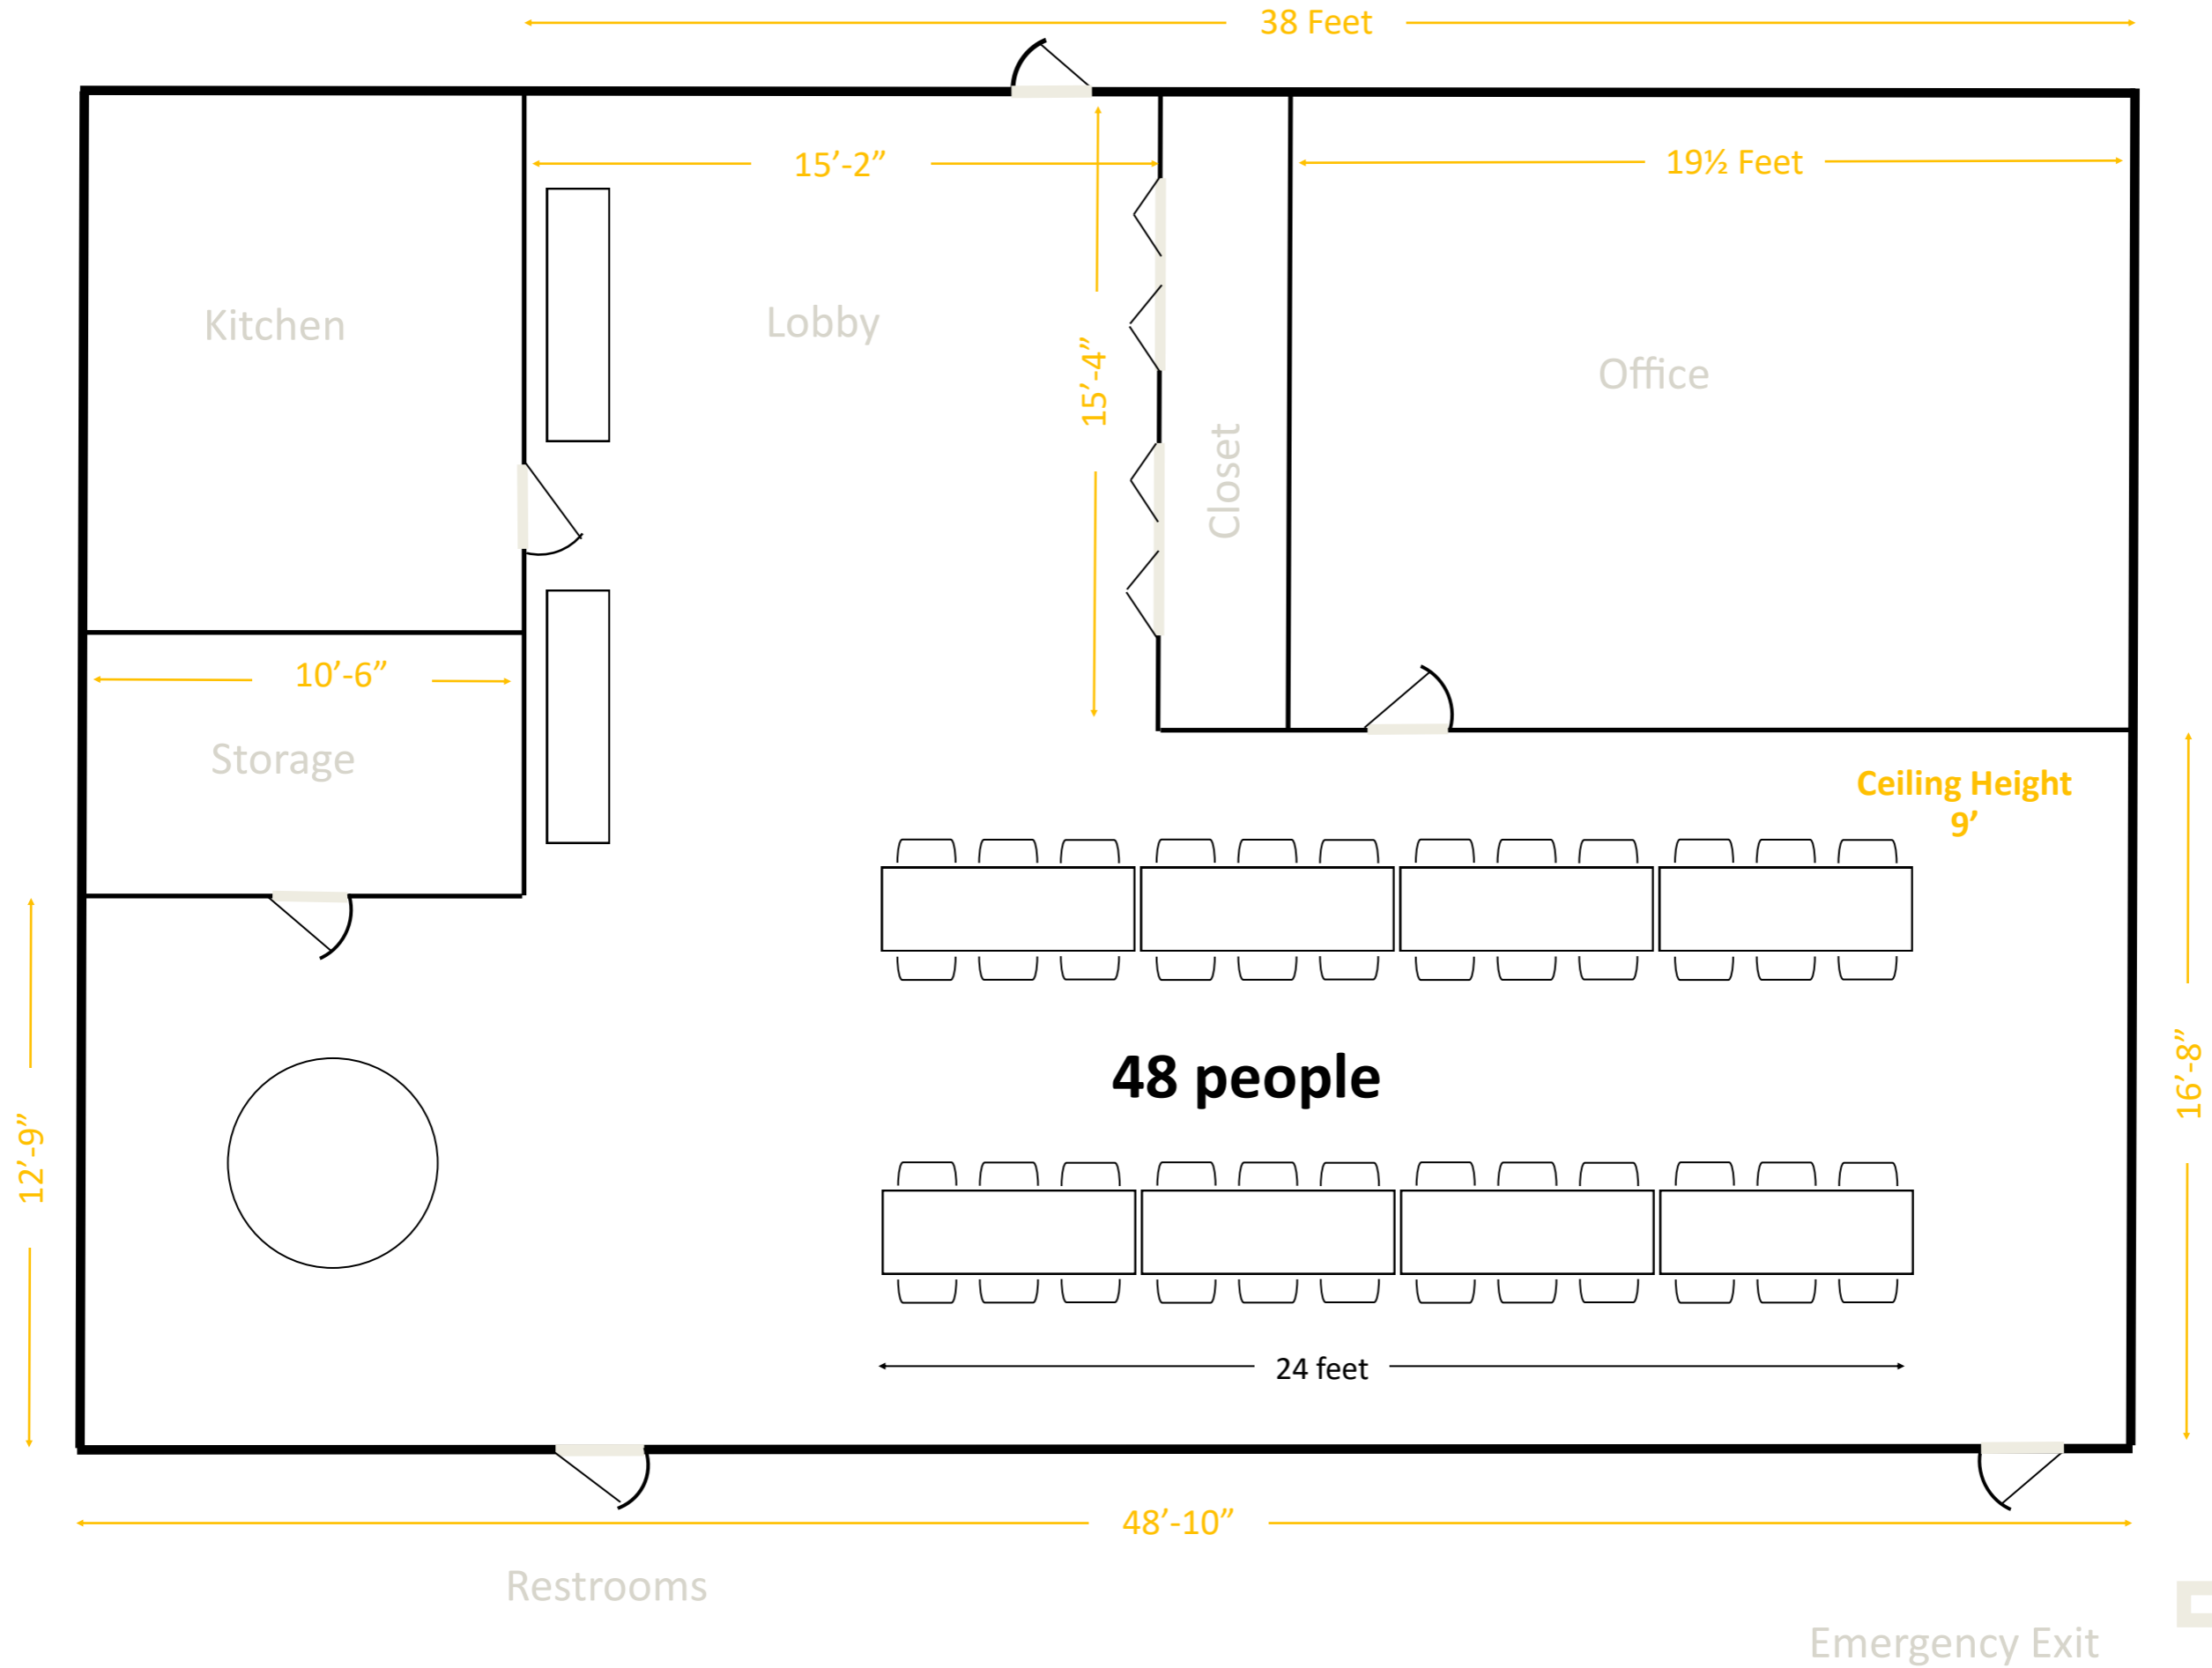

Inclusive Life Center & Chapel | 4501 S 96th St, Omaha, NE (96th & J Streets)

Inclusive Life Center & Chapel | 4501 S 96th St, Omaha, NE (96th & J Streets)

Inclusive Life Center & Chapel | 4501 S 96th St, Omaha, NE (96th & J Streets)