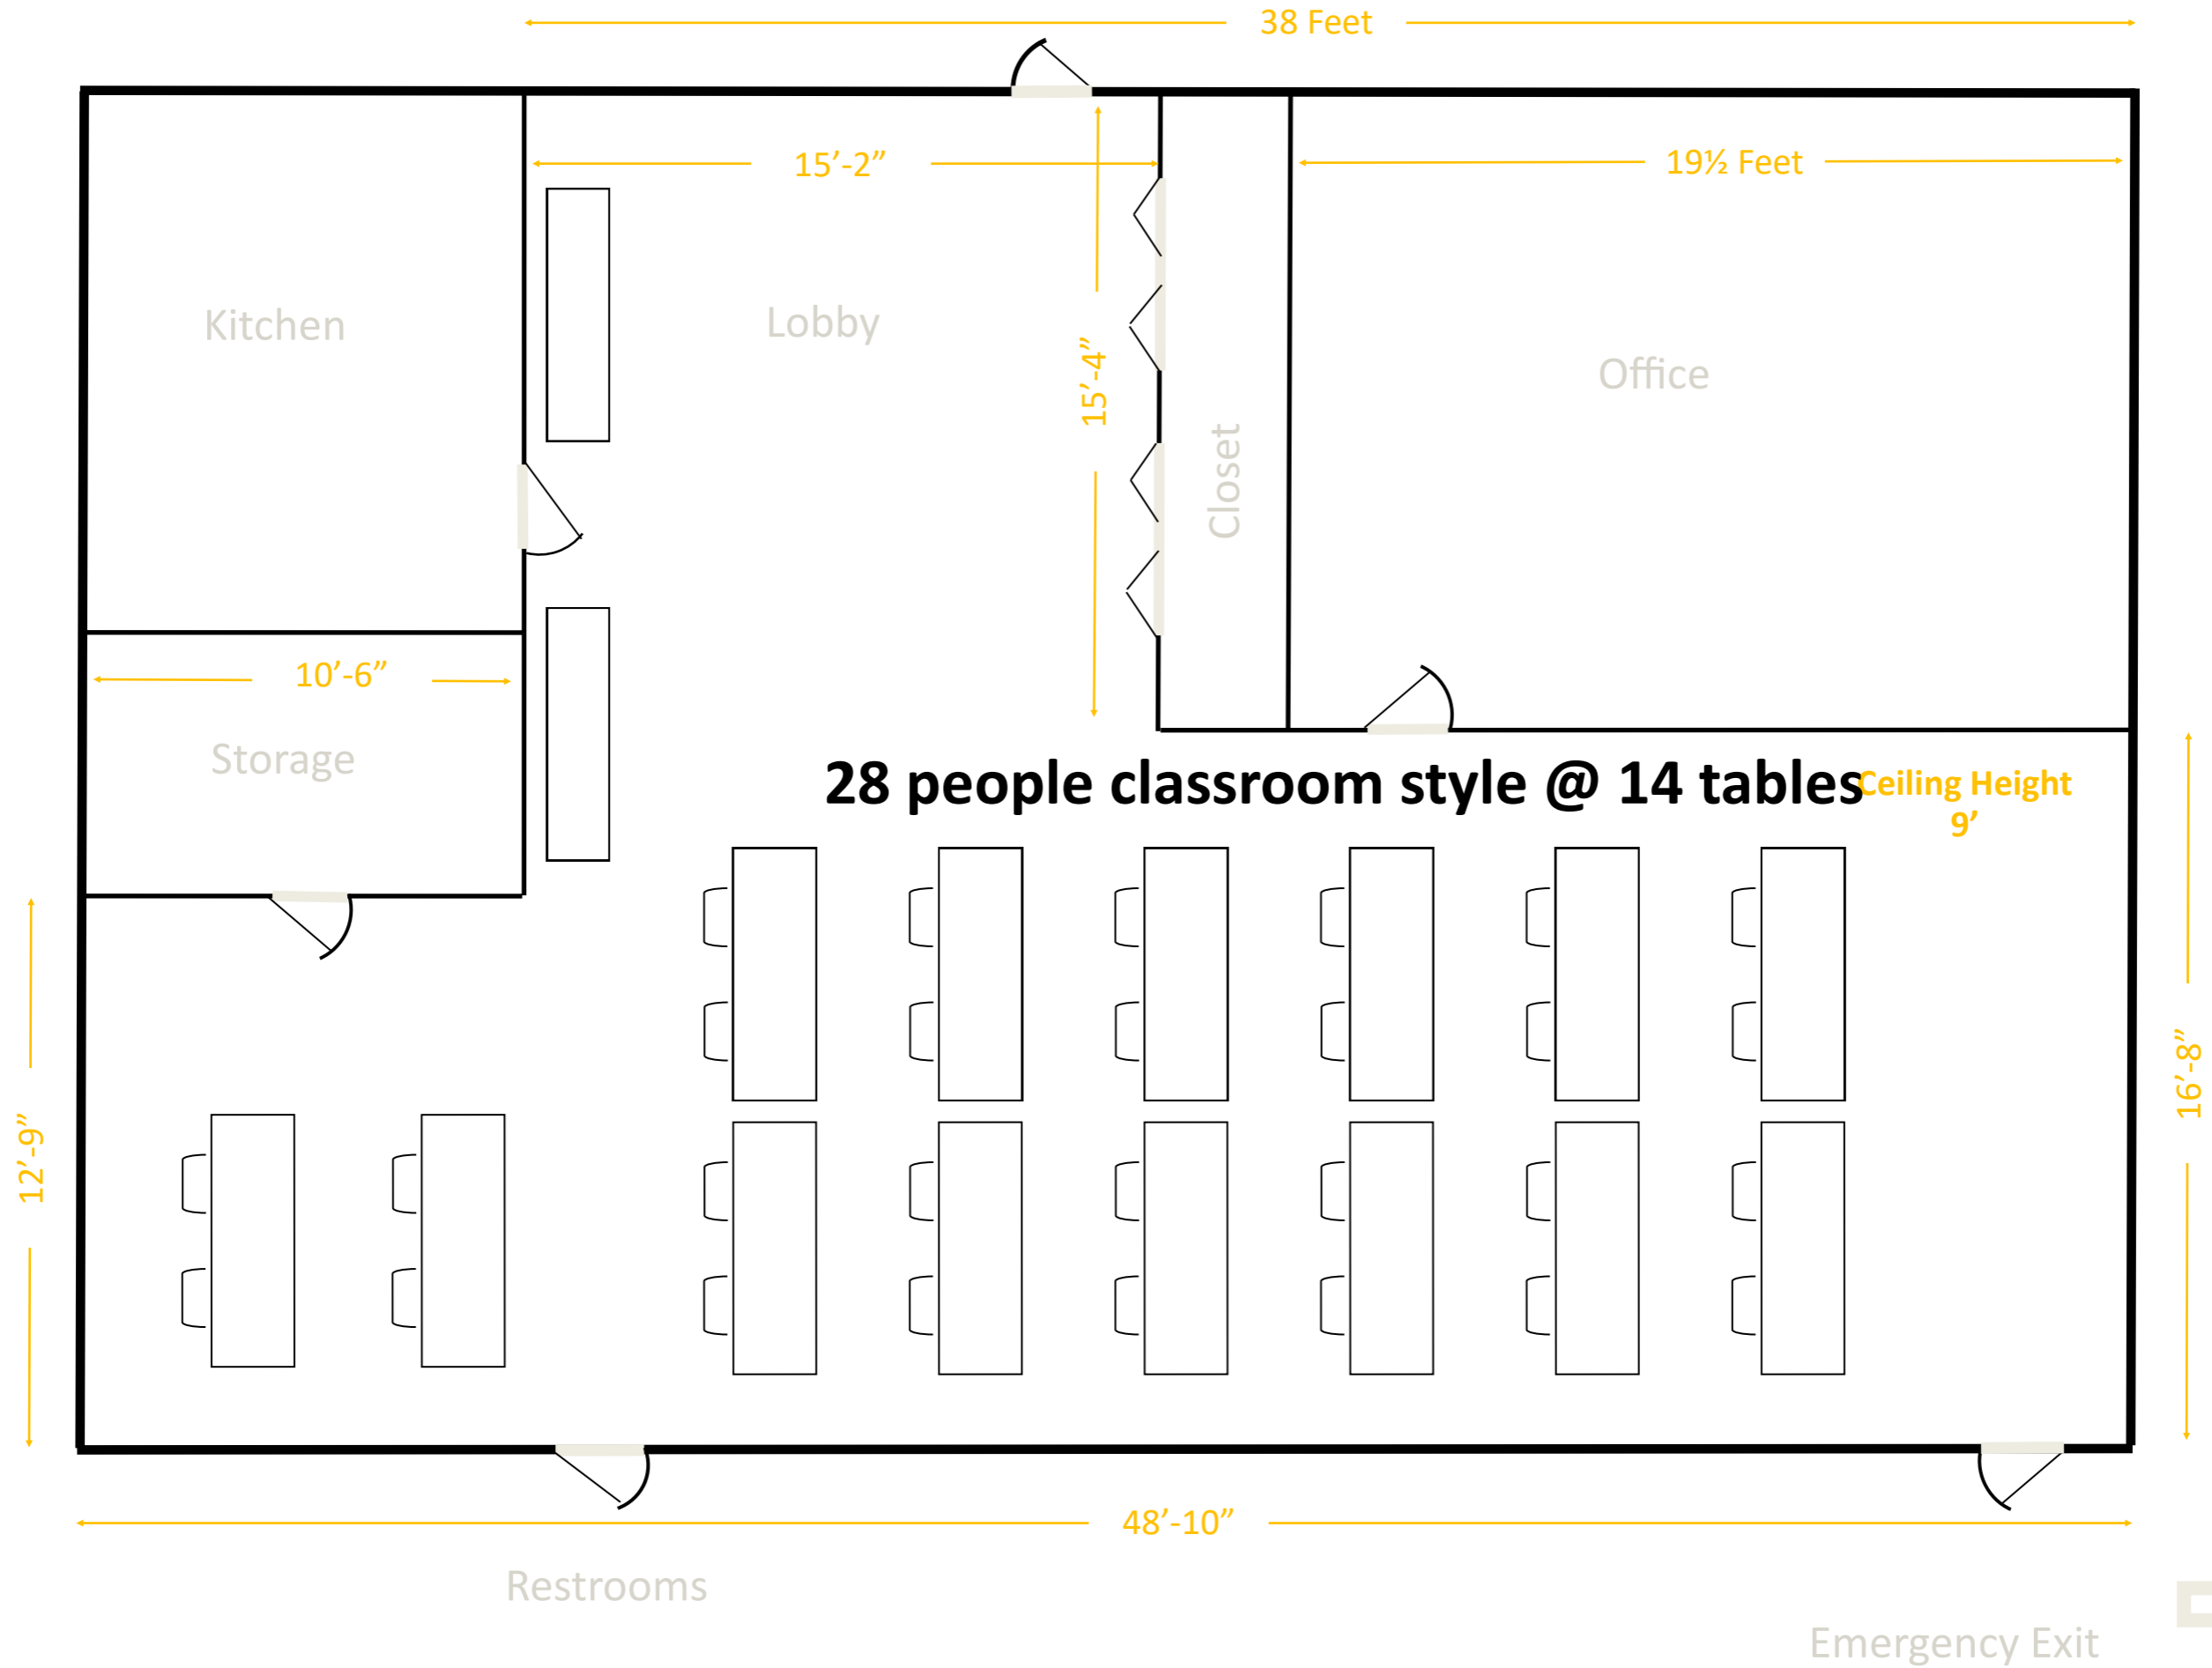

Inclusive Life Center & Chapel | 4501 S 96th St, Omaha, NE (96th & J Streets)