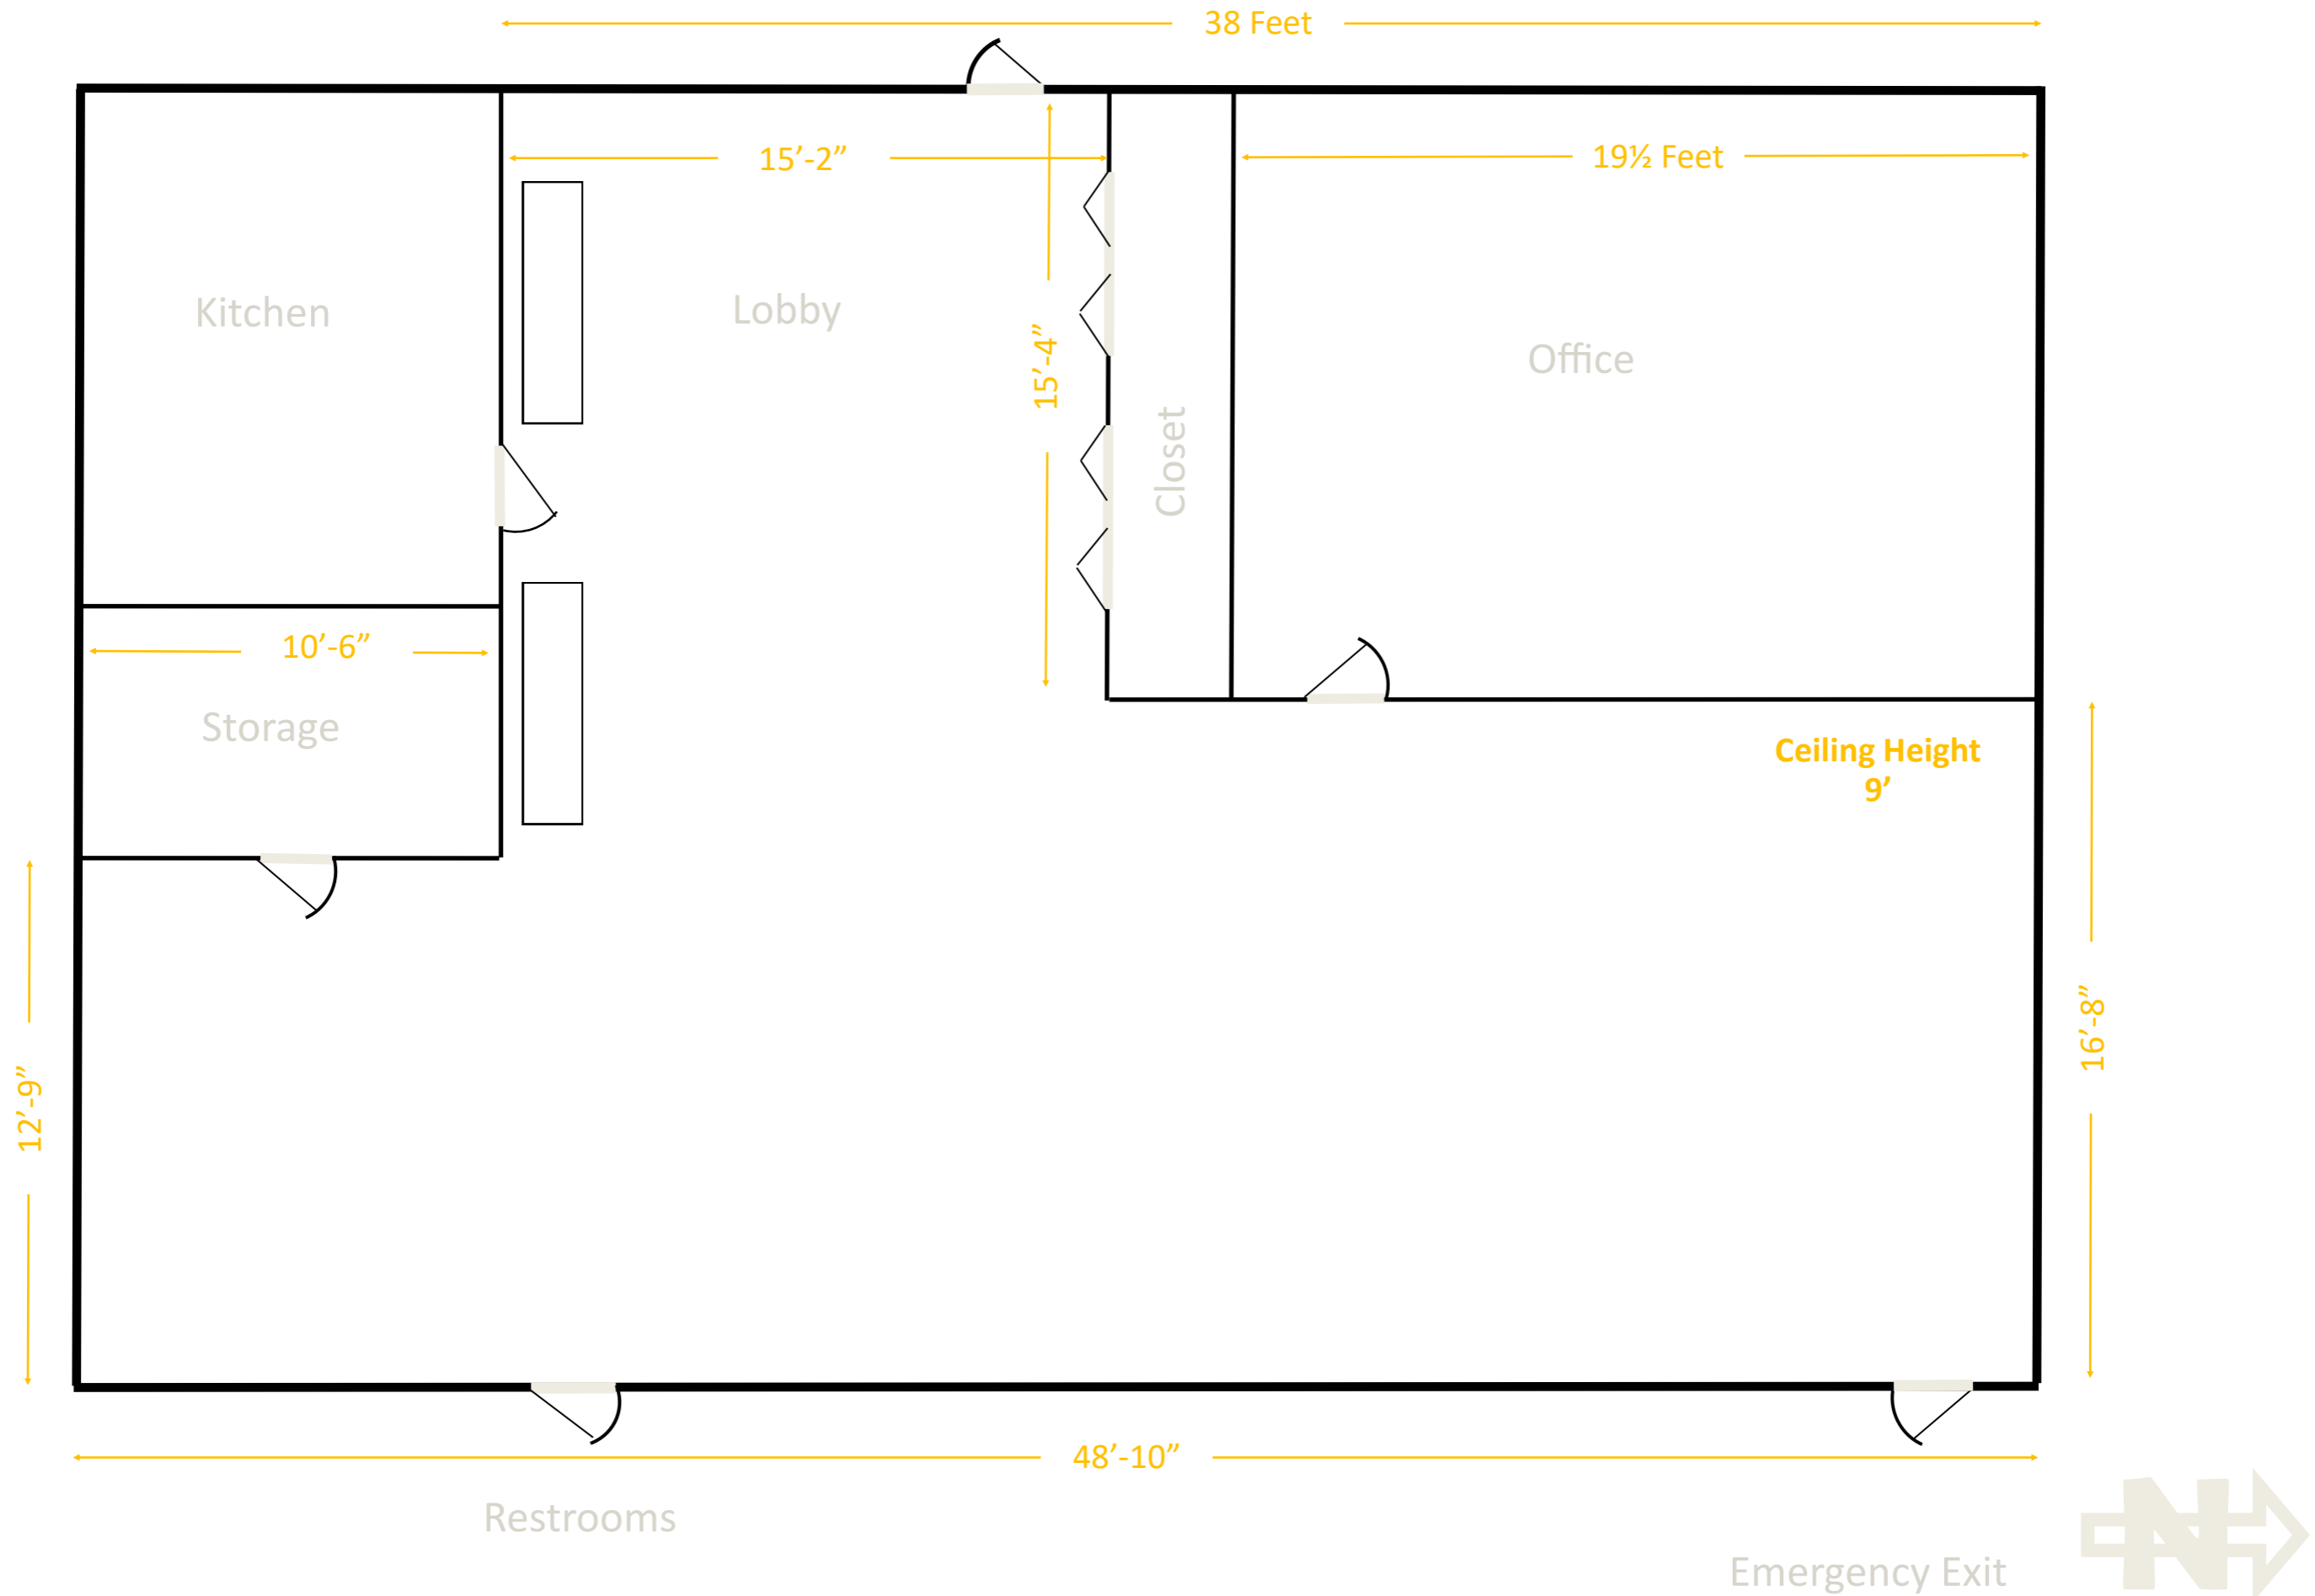

Inclusive Life Center & Chapel | 4501 S 96th St, Omaha, NE (96th & J Streets)

Inclusive Life Center & Chapel | 4501 S 96th St, Omaha, NE (96th & J Streets)

Inclusive Life Center & Chapel | 4501 S 96th St, Omaha, NE (96th & J Streets)